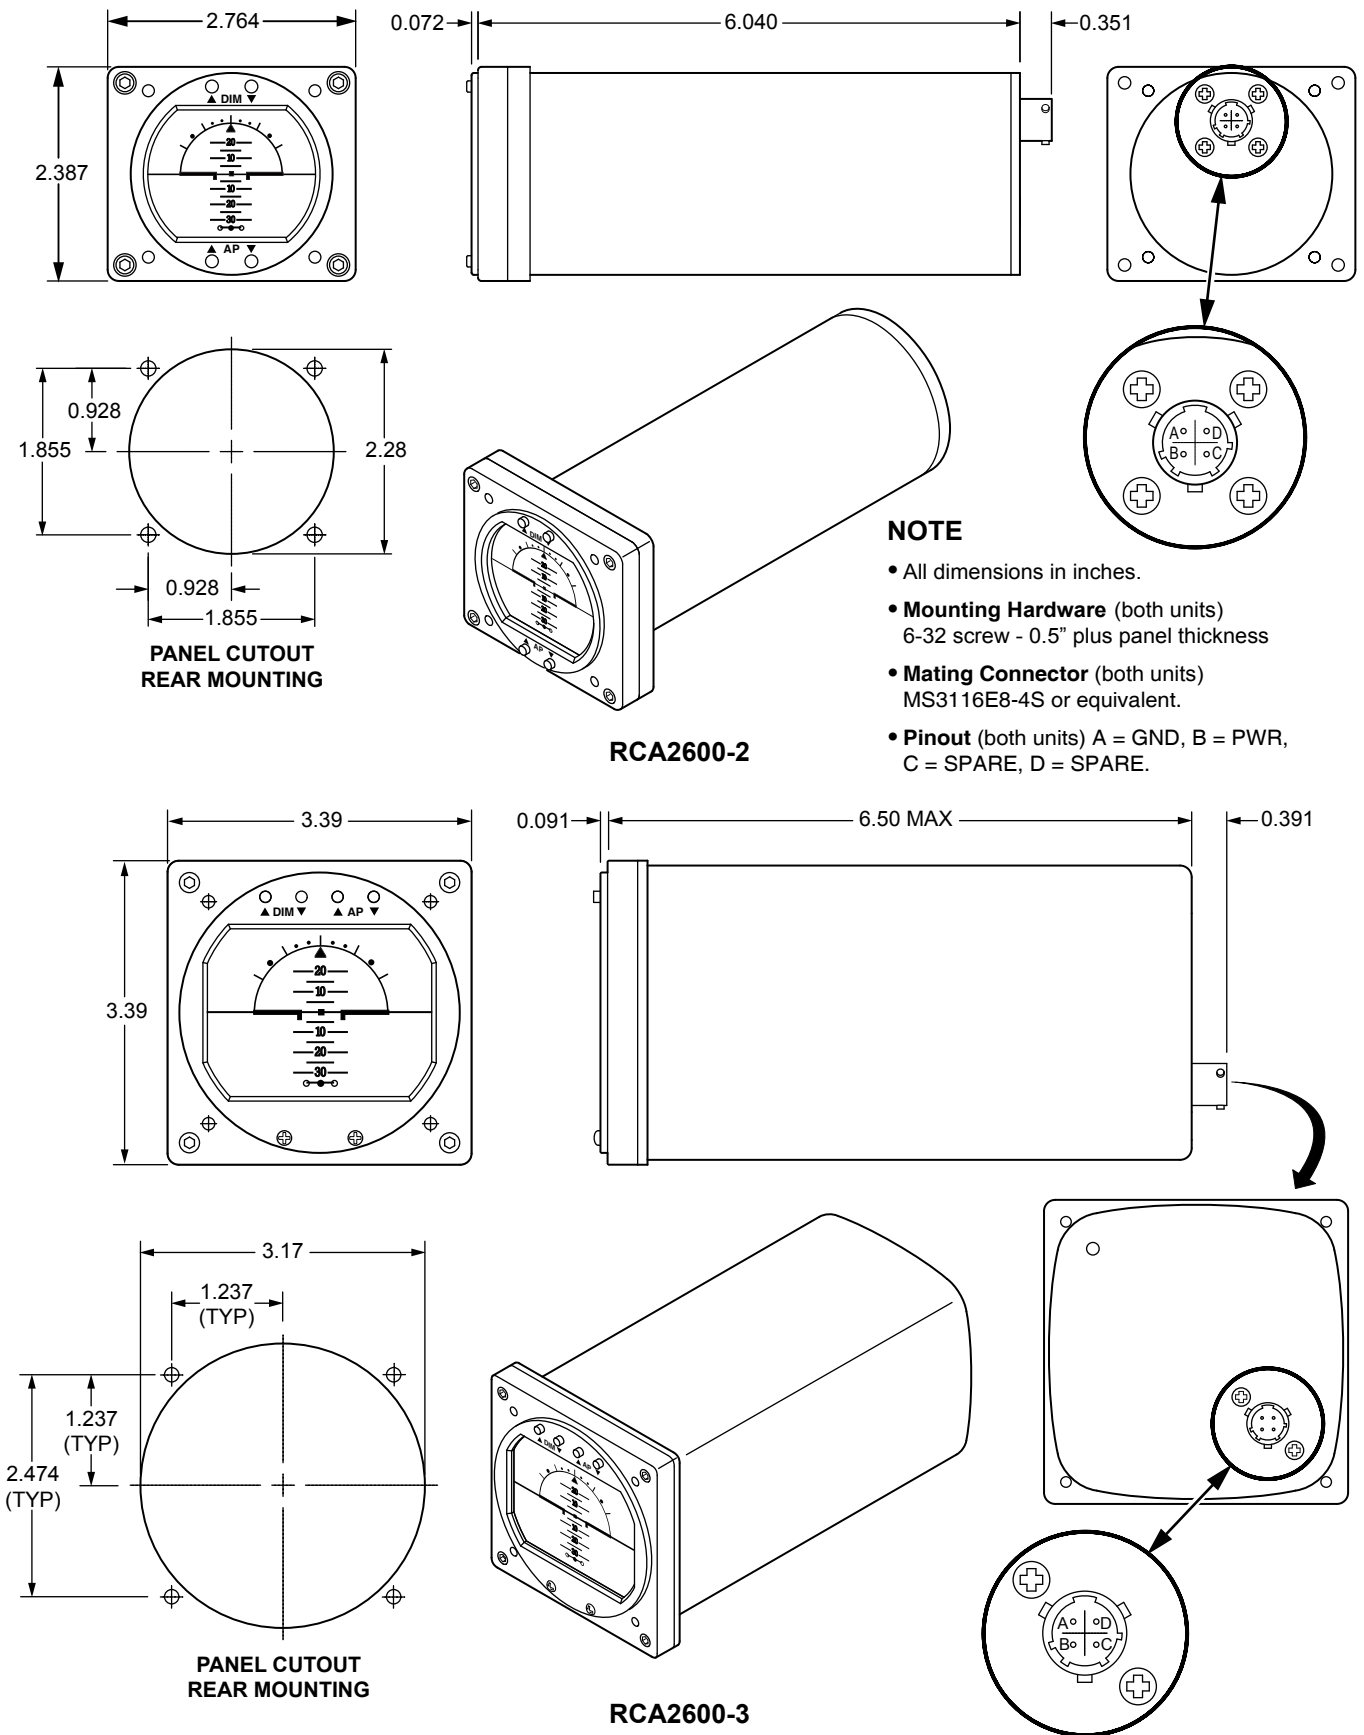

The **RCA2600-3** can be ordered with an **optional Inclinometer** (Order Part RCA444-0010-01) which satisfies FAA AC 91-75 for even greater versatility.

- 360 DEGREES OF PITCH AND ROLL
- MULTI-VOLT OPERATION (9 TO 32 VOLTS)
- FITS ANY STANDARD CUTOUT
- BRIGHT, HIGHLY VISIBLE LCD DISPLAY
- TOTALLY DIGITAL - NO MOVING PARTS
- 3 AND 2 INCH MODELS AVAILABLE
- ADJUSTABLE BRIGHTNESS
- LIGHTWEIGHT 2"= 8.5oz. & 3"= 16oz.

# rc allen instruments

Figure 1, General Dimensions of the RCA2600-2 and RCA2600-3